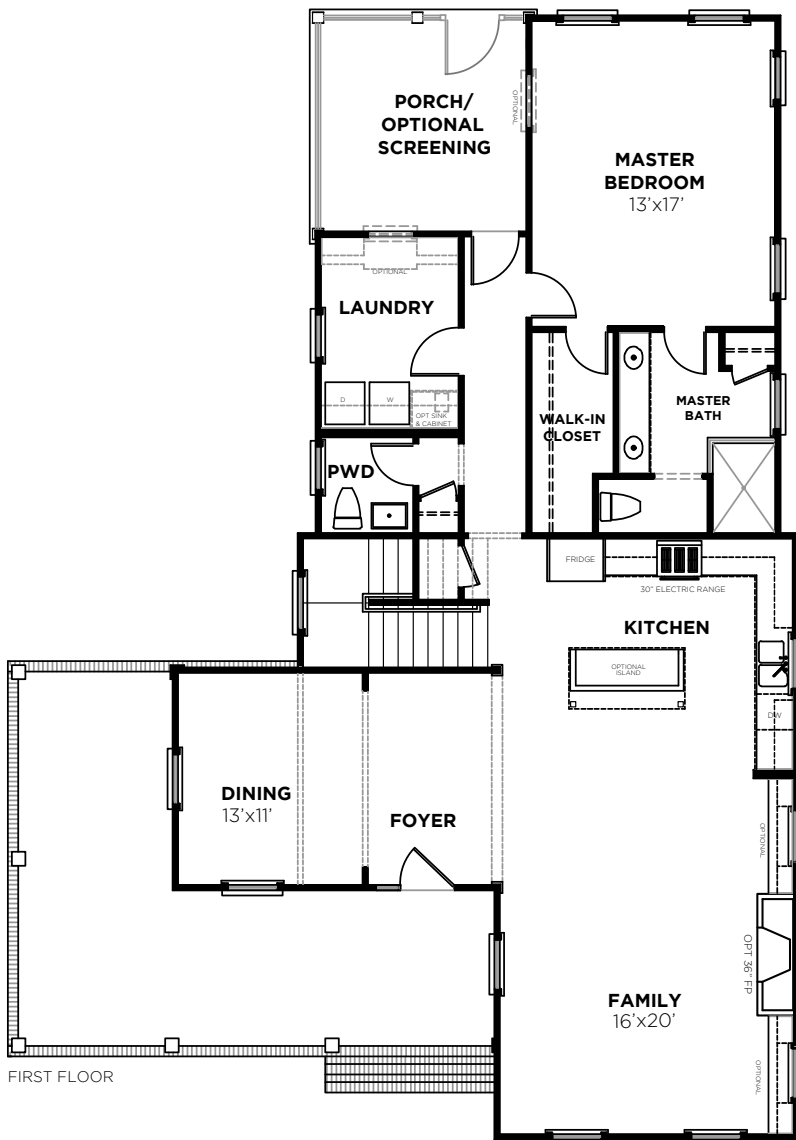

Palmetto II

Bedrooms	3
Bathrooms	2.5
1st Floor	1483 sq. ft.
2nd Floor	791 sq. ft.
Total Heated	2274 sq. ft.

SUMMERS CORNER™

Palmetto II

08/09/18