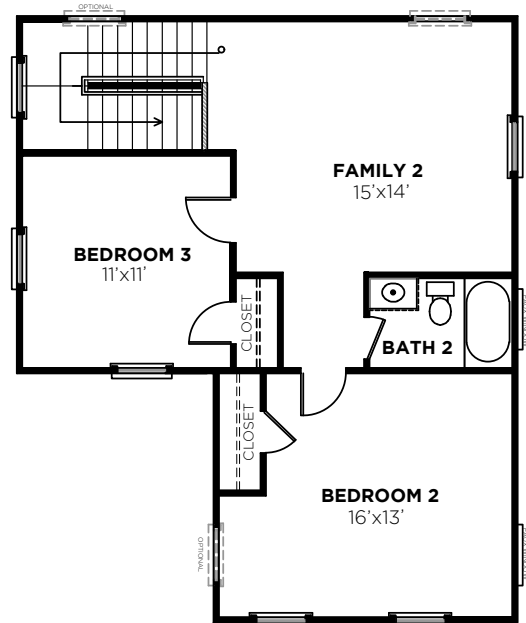

Palmetto II

Bedrooms	3
Bathrooms	2.5
1st Floor	1483 sq. ft.
2nd Floor	791 sq. ft.
Total Heated	2274 sq. ft.

SUMMERS CORNER™

Palmetto II

08/09/18