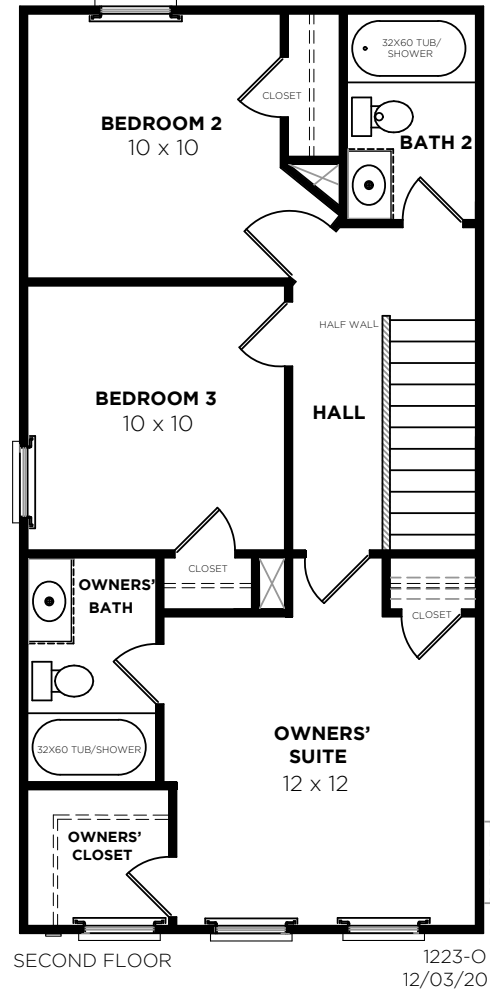

Bedrooms	3
Bathrooms	2.5
First Floor	576 sq. ft.
Second Floor	648 sq. ft.
<b>Total Heated</b>	1,224 sq. ft.

©2020. Saussy Burbank, LLC "Saussy Burbank" is a service mark of Saussy Burbank, LLC. Prices, plans, designs, architectural renderings, uses, dimensions, specifications, materials, availability, improvements and amenities depicted or described herein are subject to change or cancellation (in whole or in part) without notice. Illustrations may include artists' depictions and differ from final improvements. Equal housing opportunity.  
REVISED 20201203