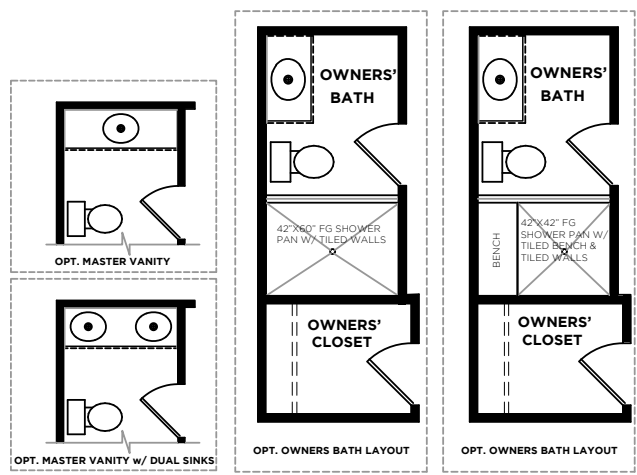

Bedrooms	3
Bathrooms	2.5
First Floor	576 sq. ft.
Second Floor	648 sq. ft.
<b>Total Heated</b>	1,224 sq. ft.

©2020. Saussy Burbank, LLC "Saussy Burbank" is a service mark of Saussy Burbank, LLC. Prices, plans, designs, architectural renderings, uses, dimensions, specifications, materials, availability, improvements and amenities depicted or described herein are subject to change or cancellation (in whole or in part) without notice. Illustrations may include artists' depictions and differ from final improvements. Equal housing opportunity.  
REVISED 20201203