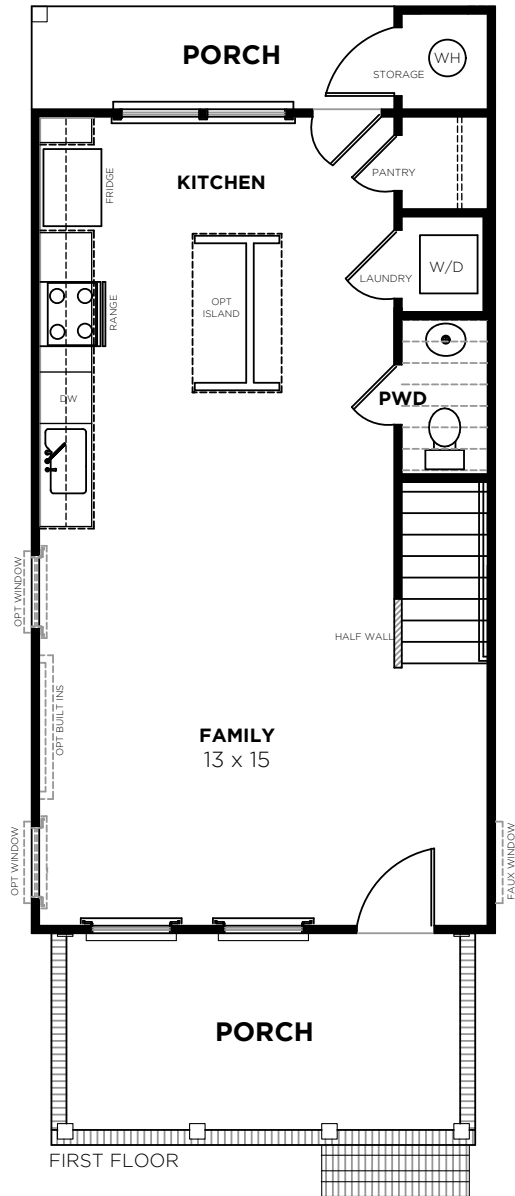

Bedrooms	3
Bathrooms	2.5
First Floor	576 sq. ft.
Second Floor	648 sq. ft.
<b>Total Heated</b>	1,224 sq. ft.

©2020. Saussy Burbank, LLC "Saussy Burbank" is a service mark of Saussy Burbank, LLC. Prices, plans, designs, architectural renderings, uses, dimensions, specifications, materials, availability, improvements and amenities depicted or described herein are subject to change or cancellation (in whole or in part) without notice. Illustrations may include artists' depictions and differ from final improvements. Equal housing opportunity.  
REVISED 20201203